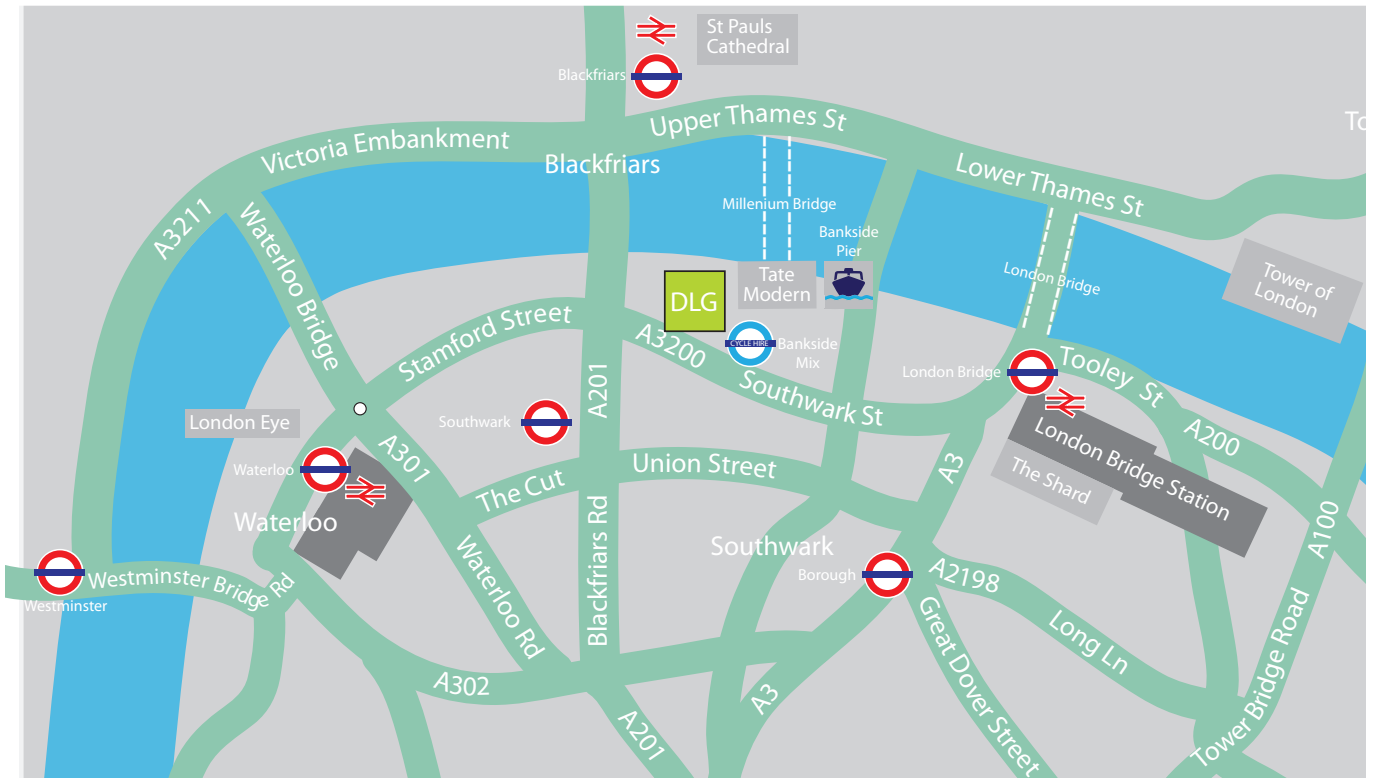

London office

DLG Architects
 128 Southwark Street
 London SE1 0SW

t +44 (0)20 7620 1236
 f +44 (0)20 7928 4416
 london@dlgarchitects.com

dlgarchitects.com

Directions

 **Tube stations:**
 Southwark
 6 minutes walk

Blackfriars
 9 minutes walk

Borough
 12 minutes walk

 **Railway station:**
 Blackfriars station
 9 minutes walk

Waterloo station
 14 minutes walk

London Bridge station
 14 minutes walk

 **Airport:**
 Heathrow
 18.5 miles
 36 minutes