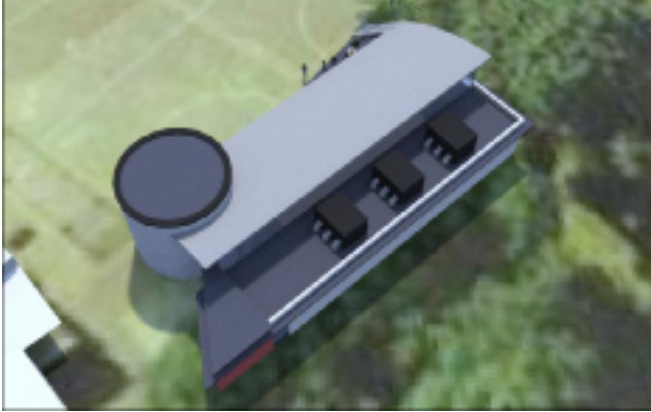

Archdeacon Cambridge's Primary School, Twickenham