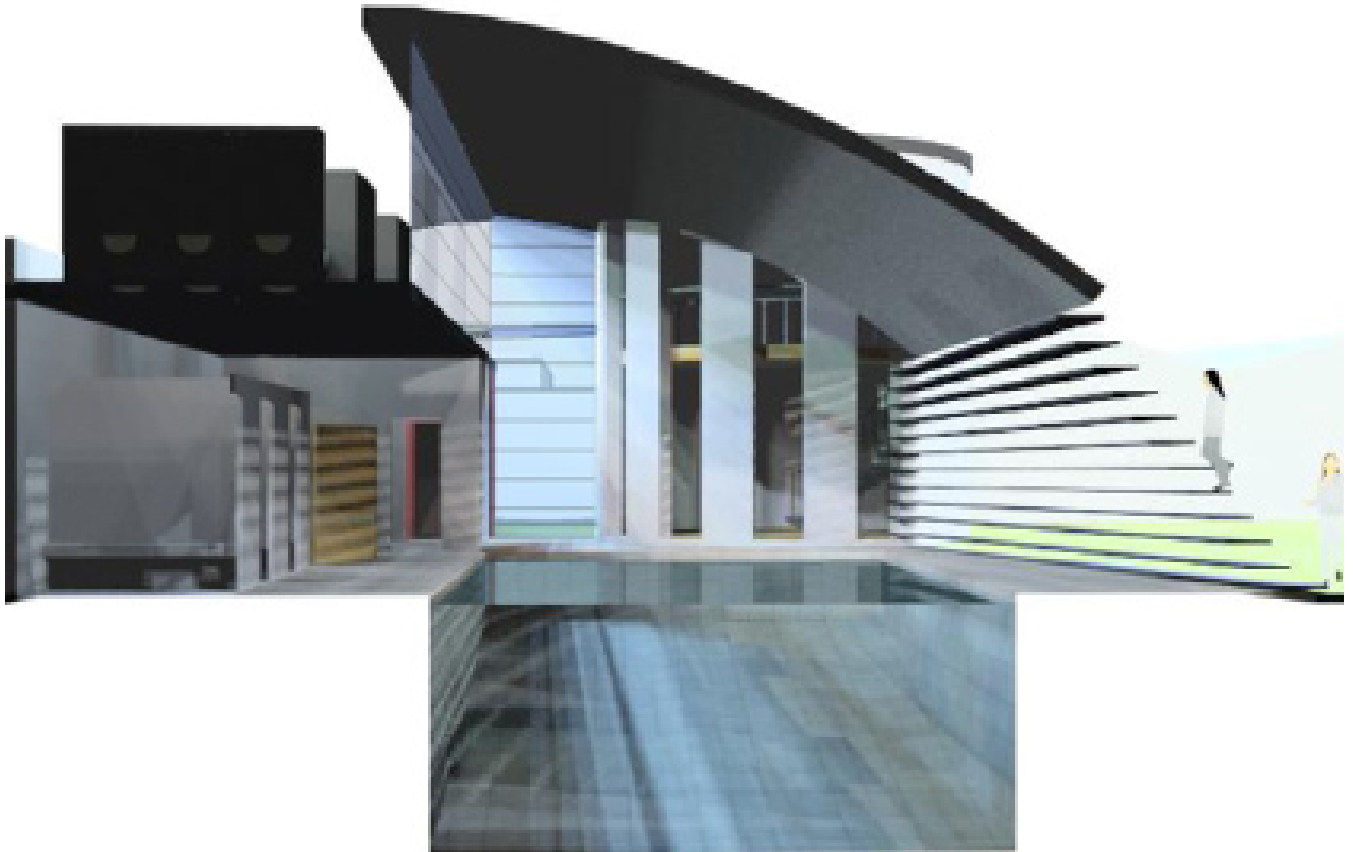

Archdeacon Cambridge's Primary School, Twickenham

Client: Archdeacon Cambridge School
Contractor: N/A
Project Manager: N/A
Structural Engineer: N/A
Quantity Surveyor: N/A
Contract Value: £500,000

Feasibility study and outline design of a new indoor swimming pool and sports pavilion as part of a primary school, replacing an existing sub-standard swimming pool on site.

London Office

128 Southwark Street
London SE1 0SW

t +44 (0)207 620 1236
f +44 (0)207 928 4416
london@dlgarchitects.com

Leeds Office

One Brewery Wharf Waterloo Street
Leeds LS10 1GX

t +44 (0)113 247 1222
f +44 (0)113 220 4520
leeds@dlgarchitects.com